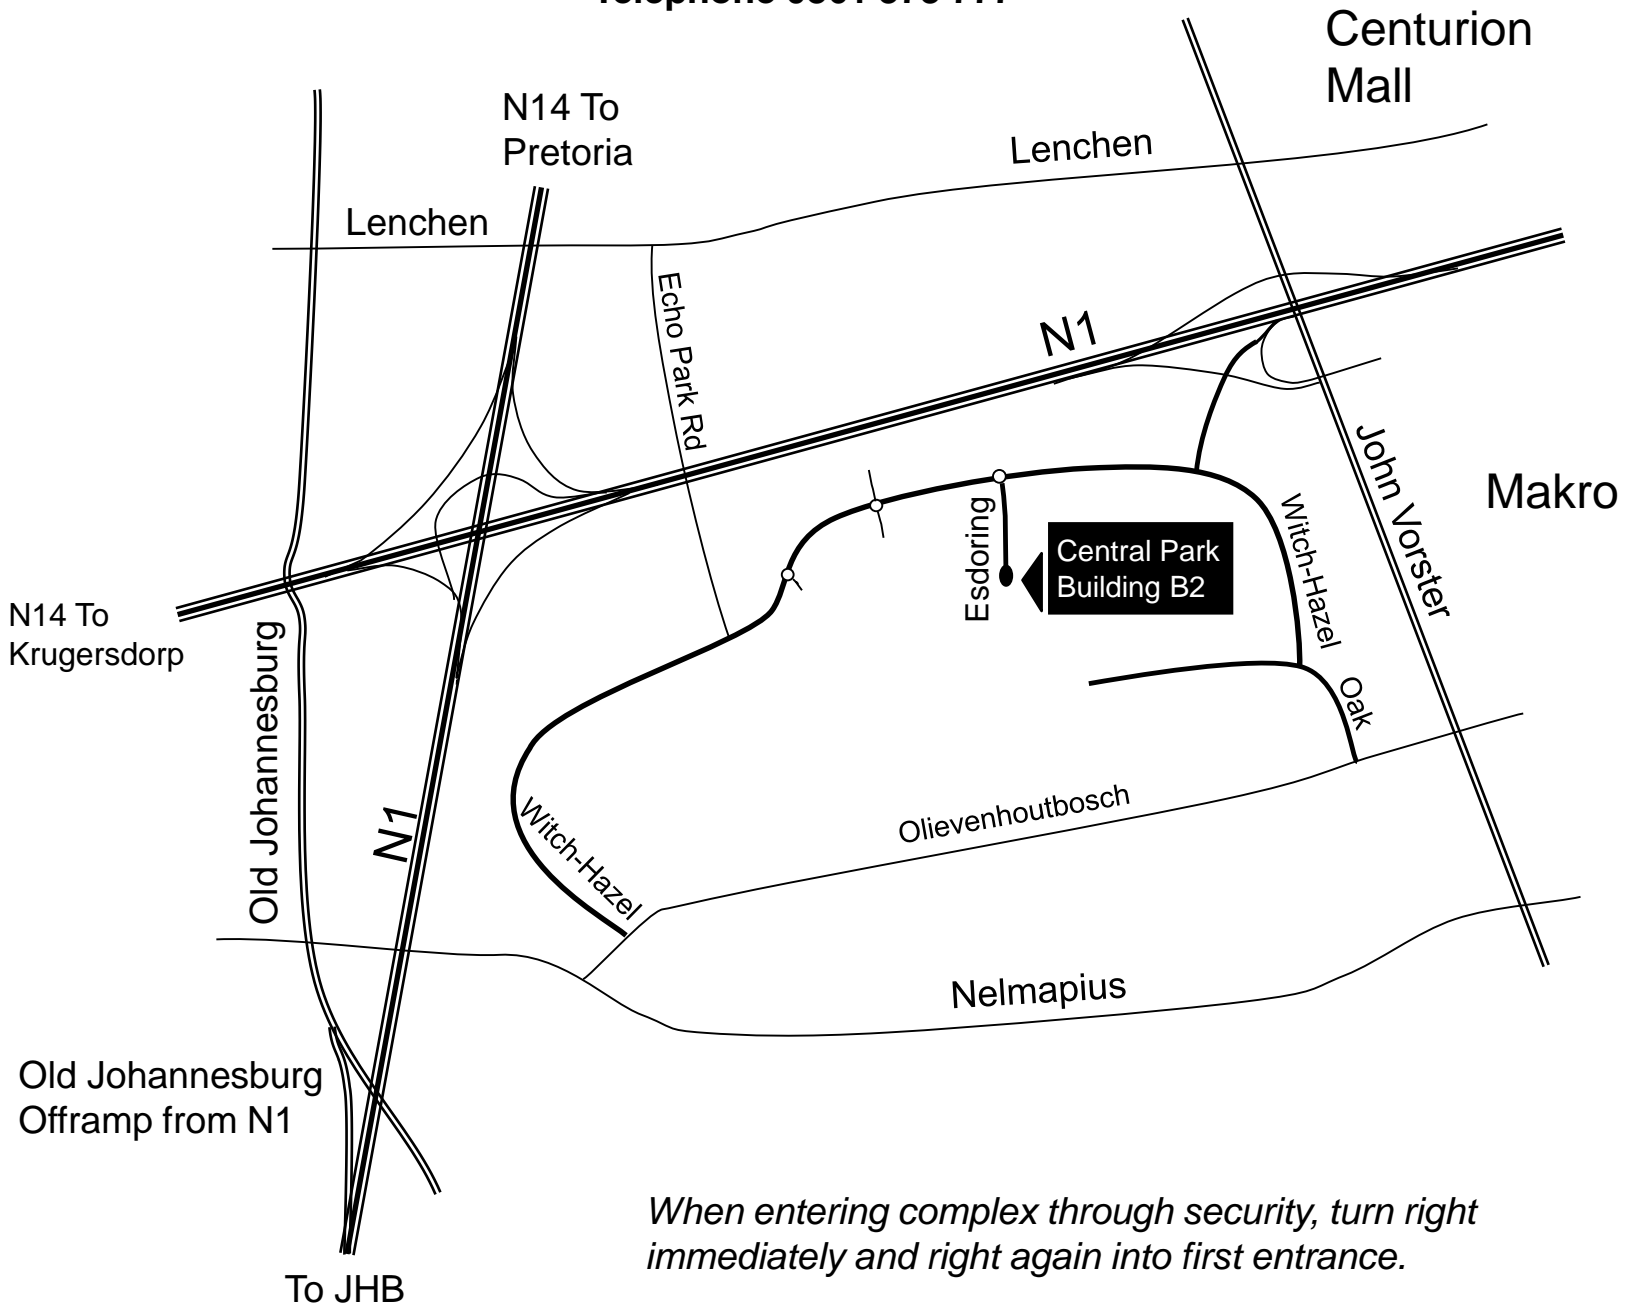

MAP TO MATEQ SYSTEMS
Telephone 0861 373 777

When entering complex through security, turn right immediately and right again into first entrance.